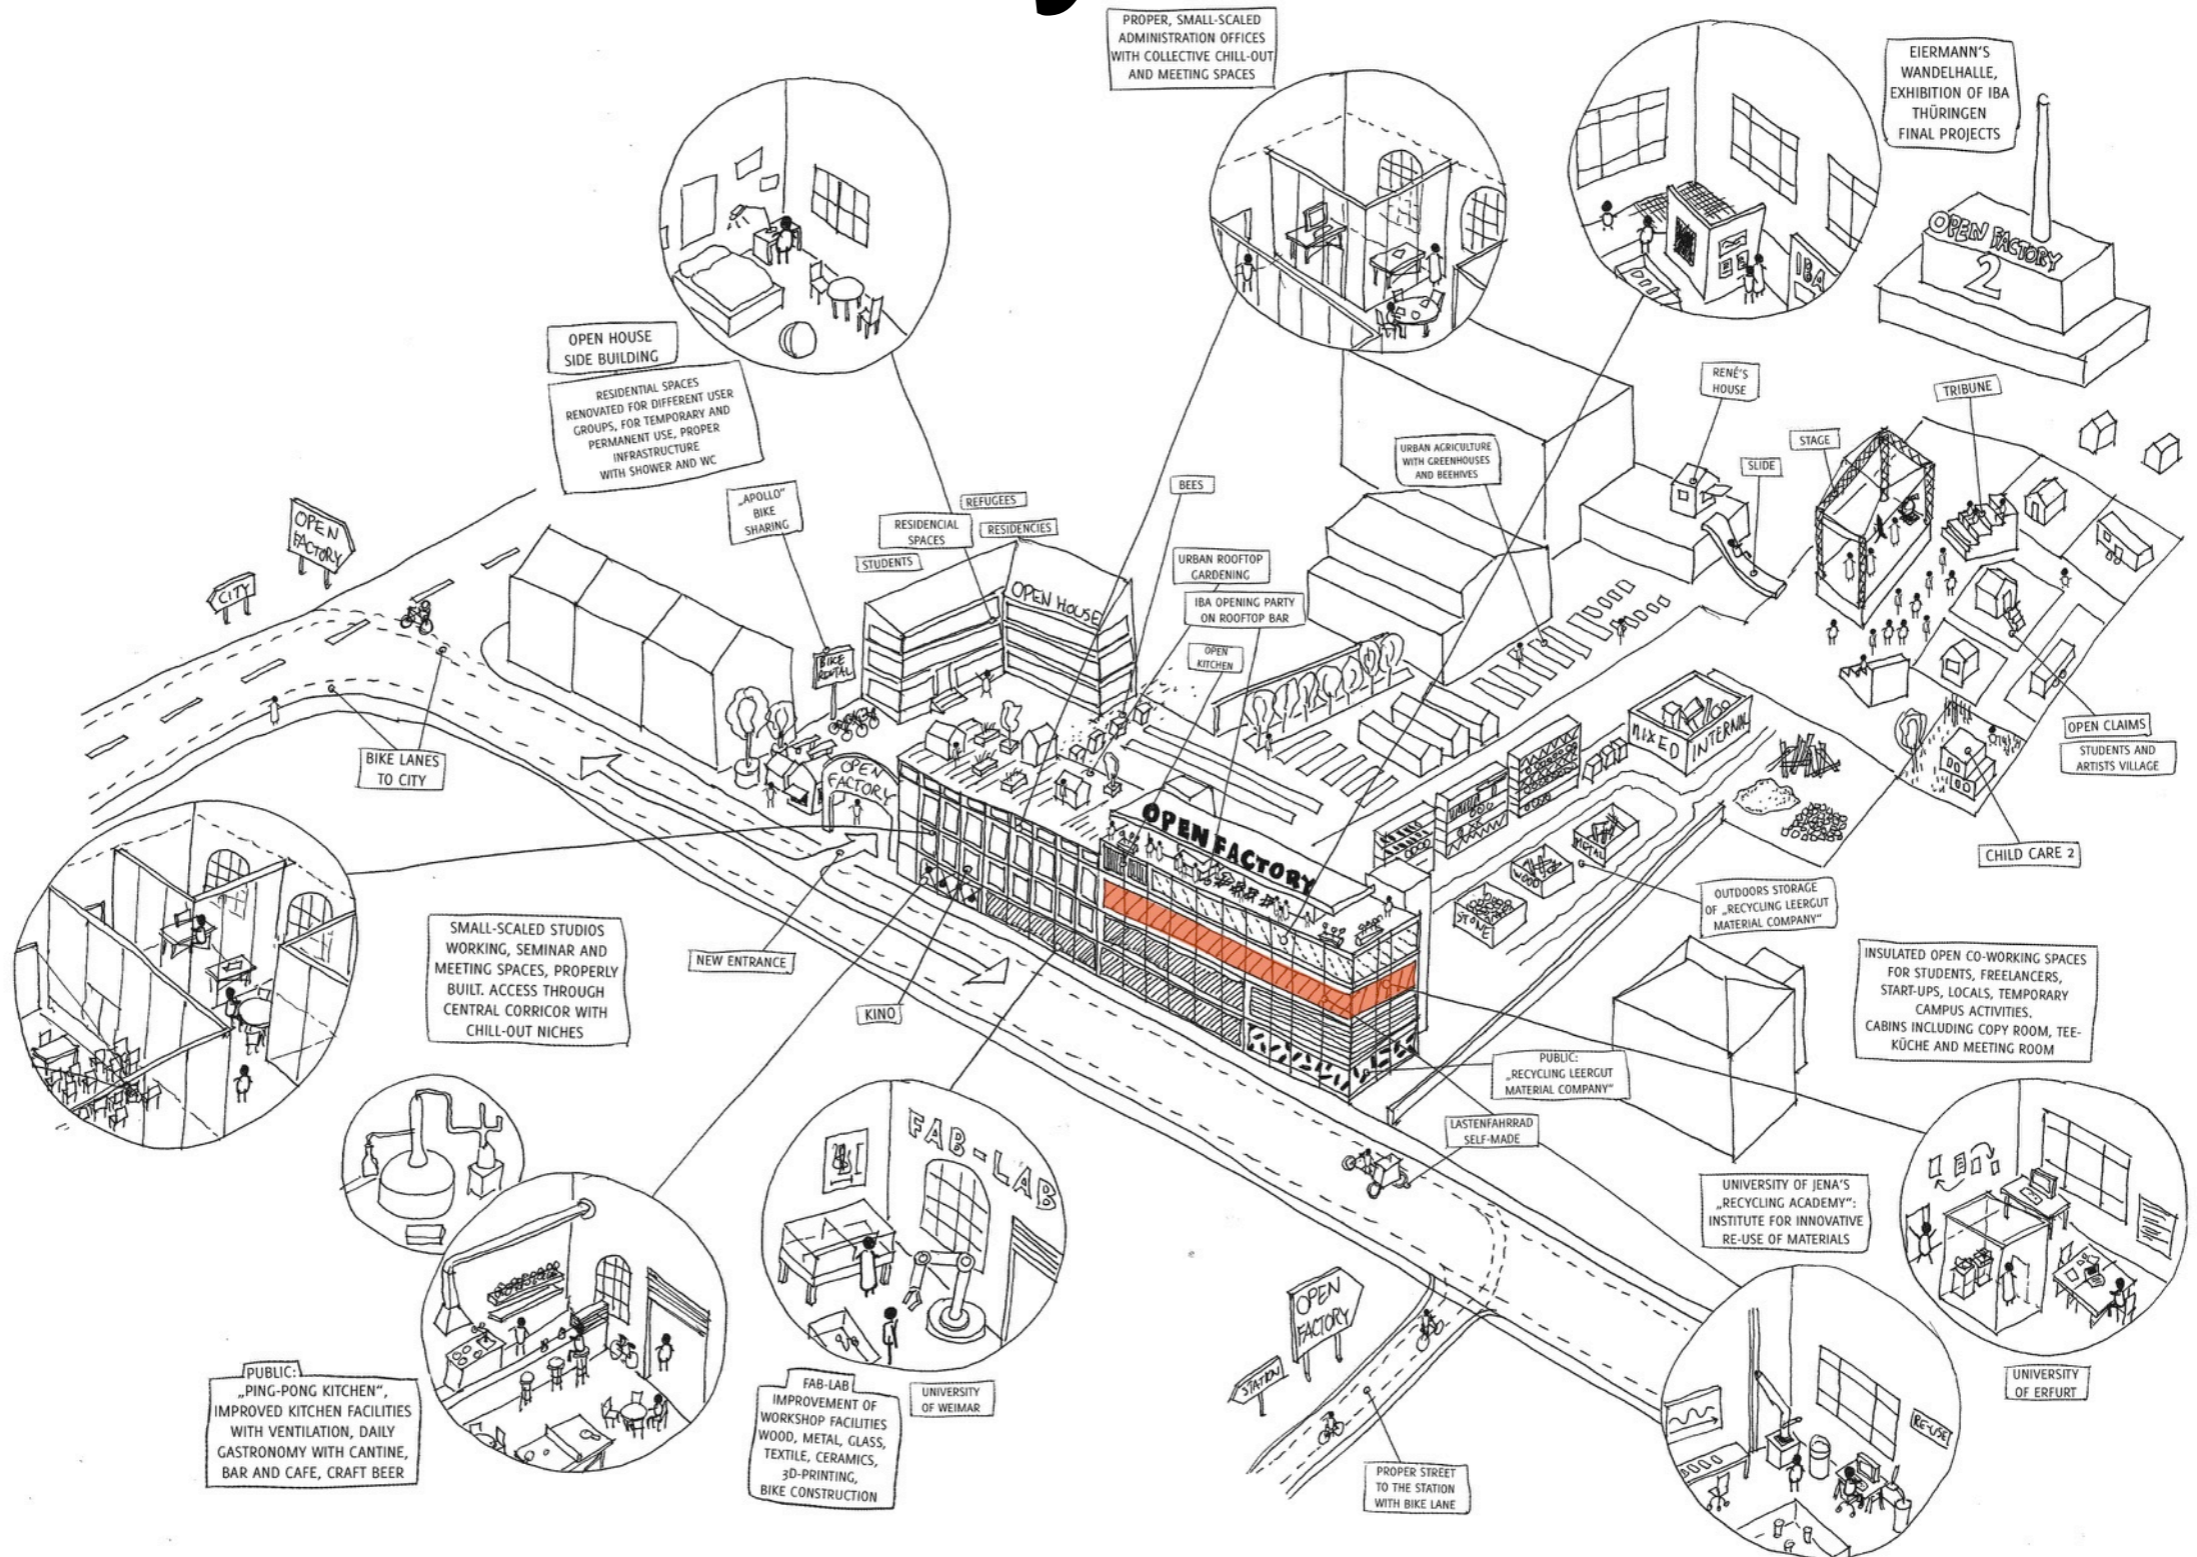

brownfields

werkstattverfahren

A hand is pointing towards a detailed architectural model. The model is constructed from various materials including cardboard, thin metal rods, and small blue plastic pieces. It depicts a multi-story building with a complex internal structure, possibly representing a workshop or a specific architectural layout. The model is placed on a light-colored surface, and there are some small blue pieces scattered around it. In the background, there are other models and materials, including some purple and blue structures.

eiermannbau

IBA THÜRINGEN

CAMPUS

Was tun mit 5.000 m² leerstand?

Open factory

IBA Kandidat Dornburg

IBA THÜRINGEN

STADTLAND Sommer

Iba KANdidat schwarzatal

Bahnhofladen rottenbach

Platz am Bahnhofladen, Rottenbach

STADTLAND! INSELN 

atelier le balto, Landschaftsarchitekten Berlin_Le Havre

Entwurf Atelier Le Balto

bahnhofsladen

sommerfrische